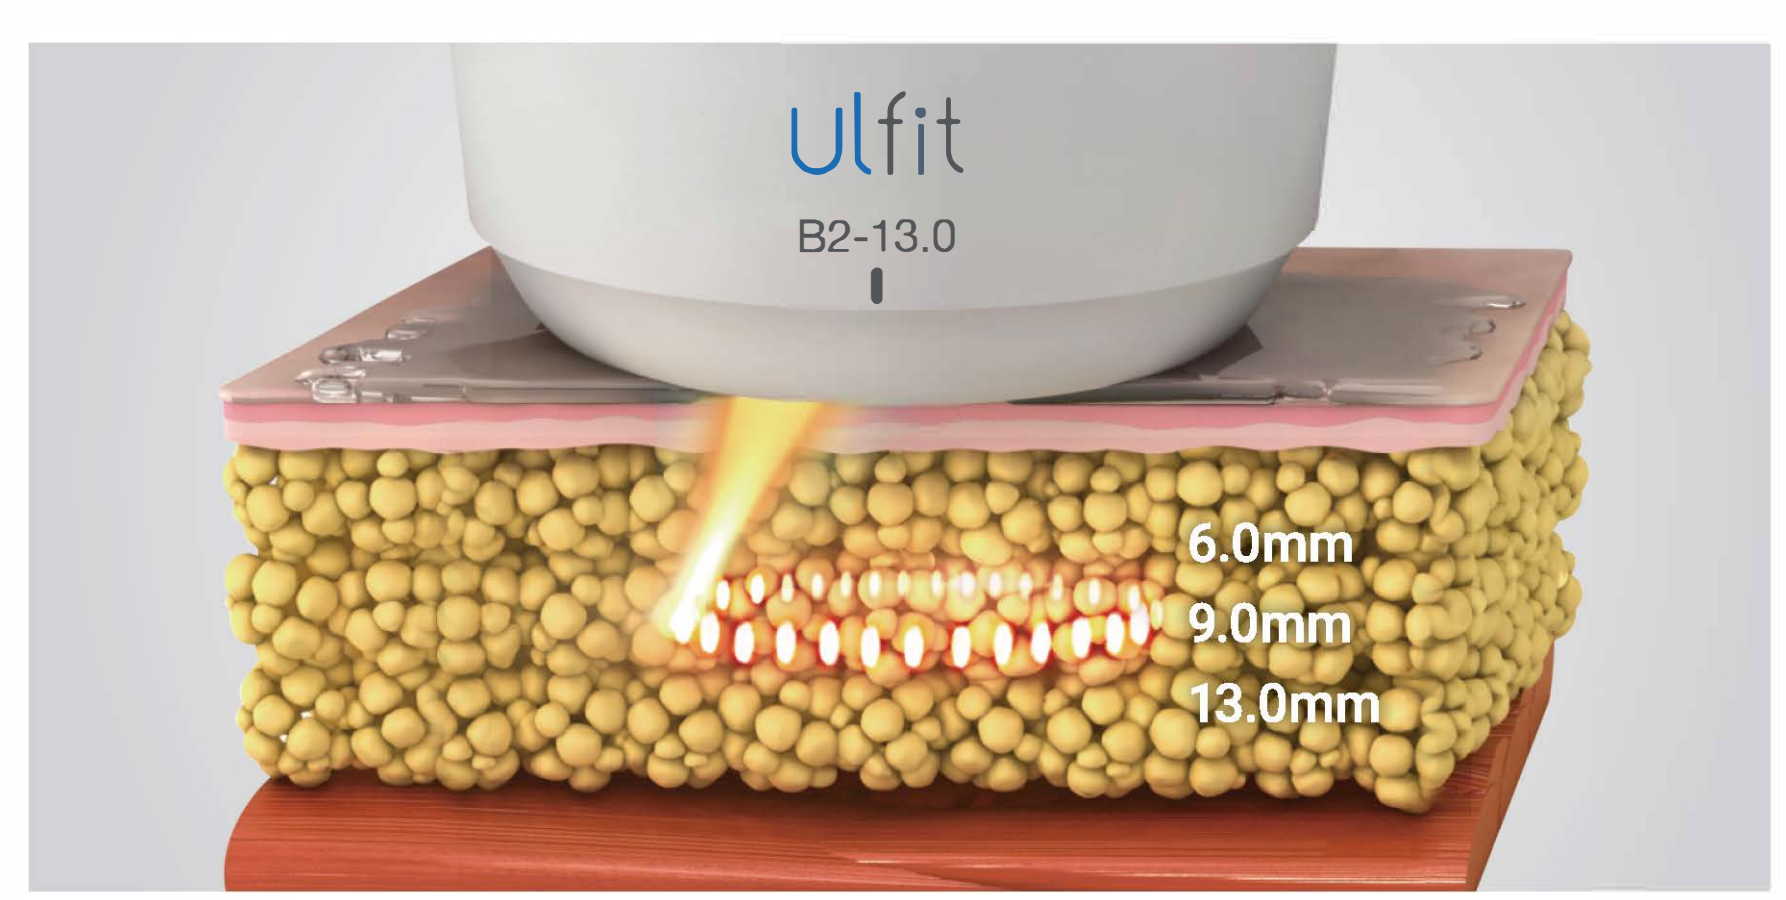

## MACRO FOCUSED CIRCULAR ULTRASOUND

- Optional Pain Control
- Face and Body Applicable
- Macro Focused Circular Ultrasound
- Micro Focused Ultrasound

### Face Lifting

**MFU (Micro Focused Ultrasound)**  
The face is treated based on the depth necessary for the focal region at 1.5mm, 3.0mm and 4.5mm.

### Body Contouring

**MFCU (Macro Focused Circular Ultrasound)**  
The circular motion of the body cartridge covers vast areas with efficiency and precision.