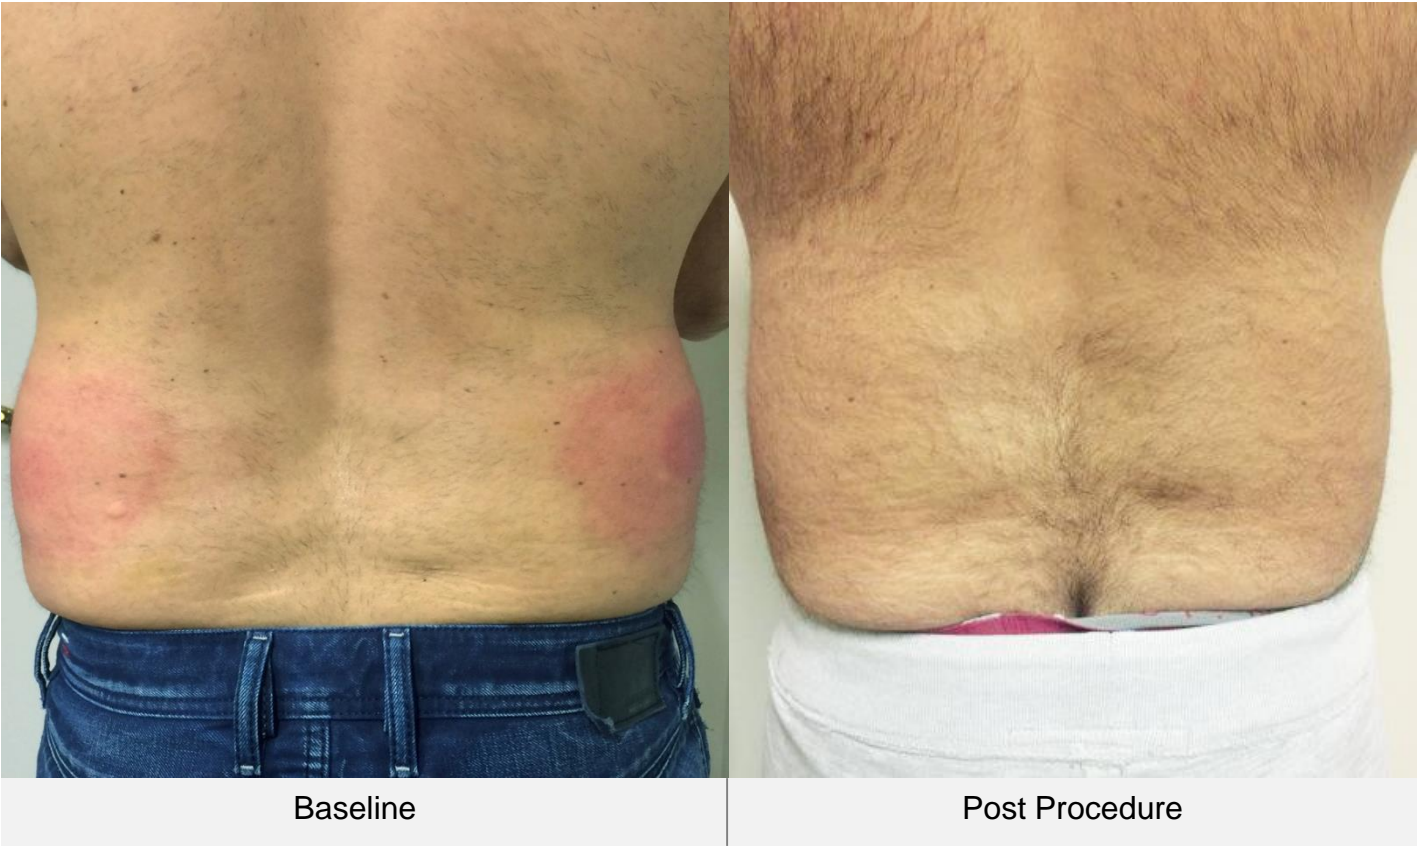

# CLATUU Clinical Photos 2017

CLATUU

---

Baseline

Post Procedure

Baseline

Post Procedure

Baseline

Post Procedure

Baseline

Post Procedure

Age: 41 Sex: Female Treatment: 1

Age: 45 Sex: Male Treatment: 1

Age: 41 Sex: Female Treatment: 1

Baseline

3 Months Post Procedure