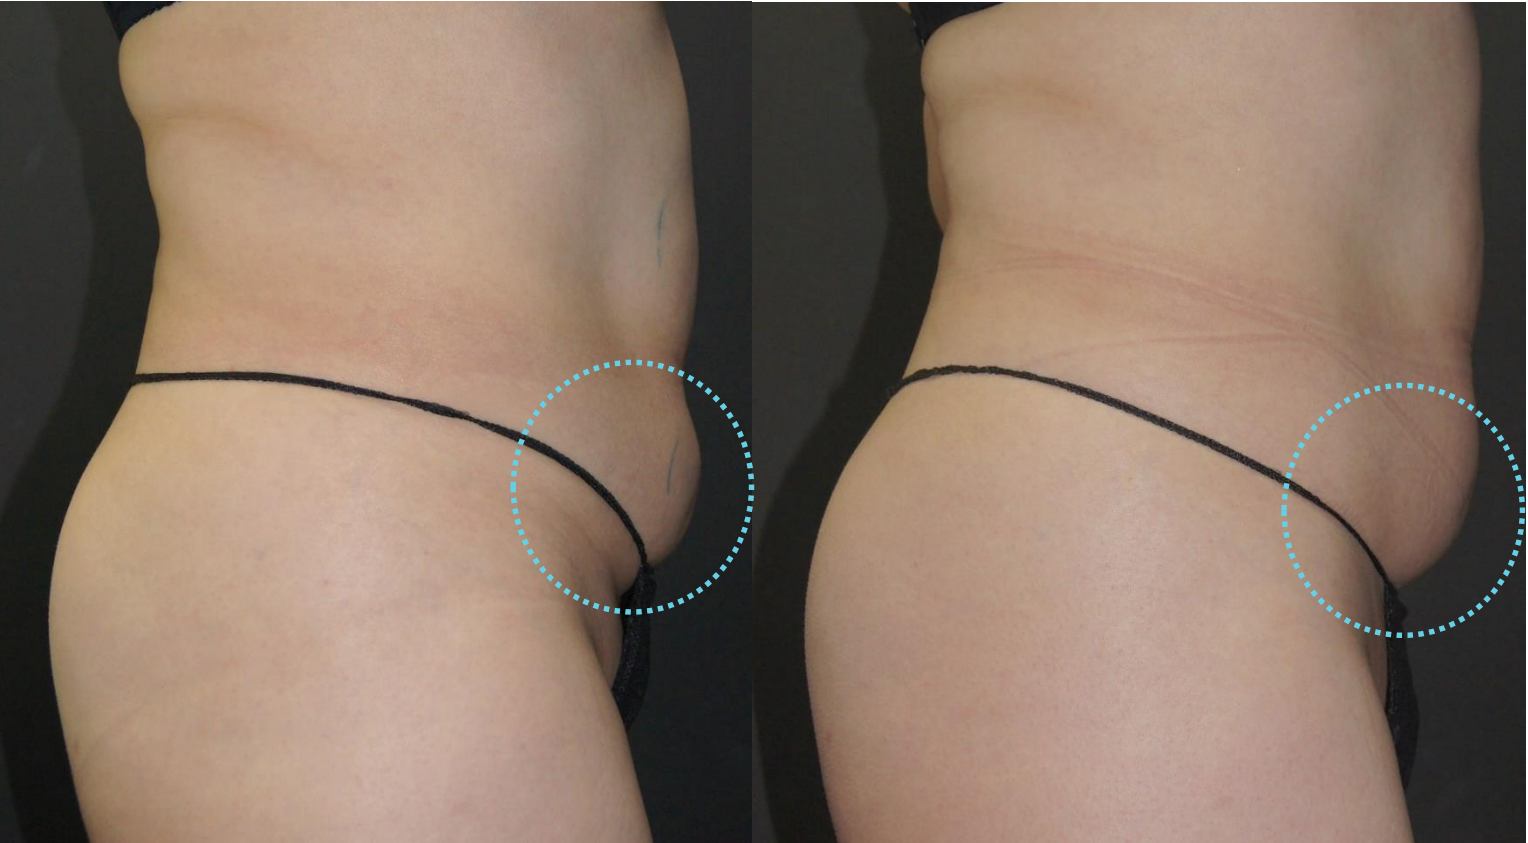

# CLATUU Clinical Photos 2017

CLATUU

---

Baseline

Post Procedure

Baseline

Post Procedure

Baseline

Post Procedure

Baseline

Post Procedure

Age: 41 Sex: Female Treatment: 1

Age: 45 Sex: Male Treatment: 1

Age: 41 Sex: Female Treatment: 1

Baseline

3 Months Post Procedure