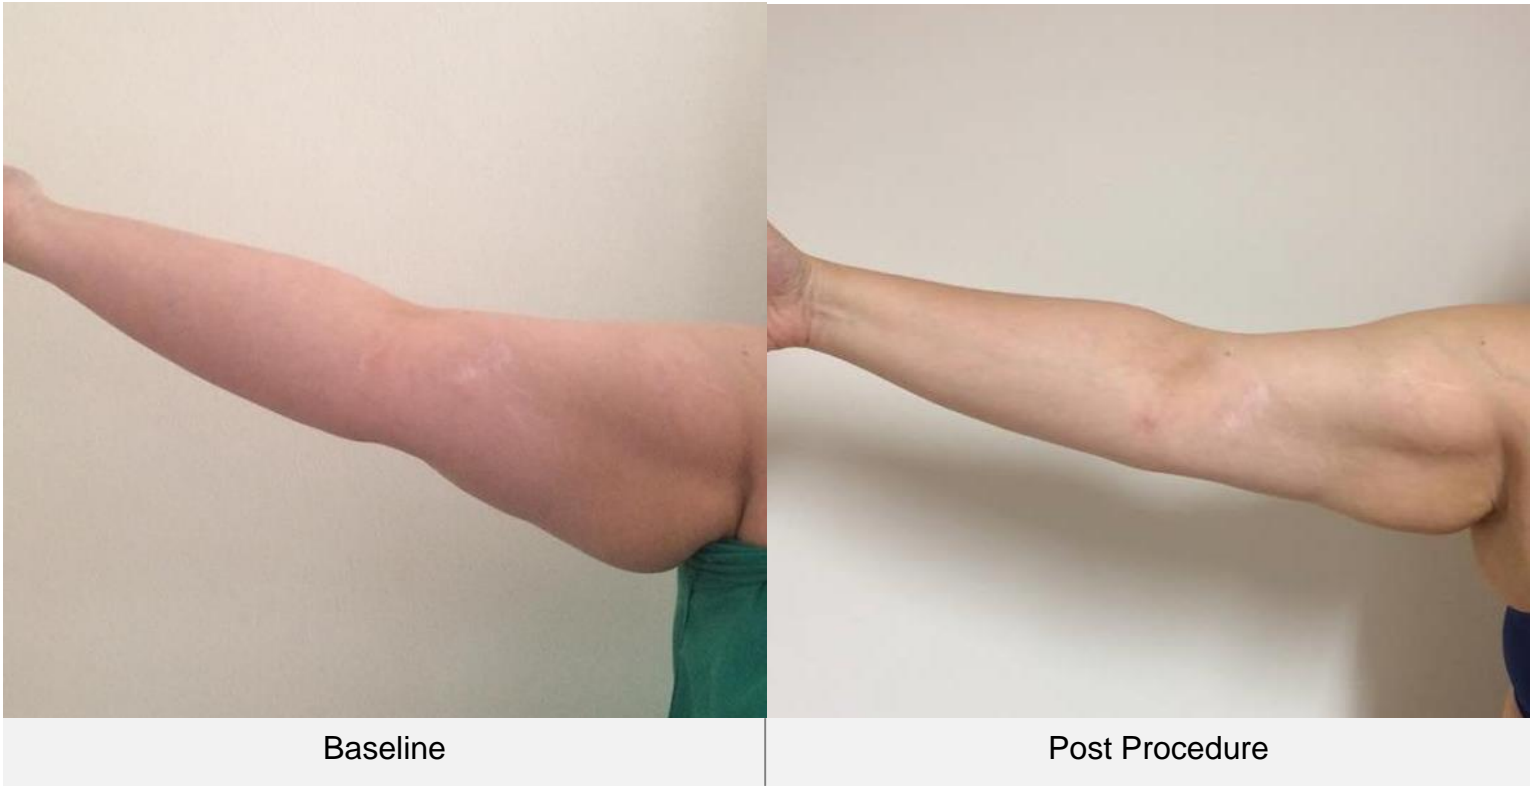

# CLATUU Clinical Photos 2017

CLATUU

---

Baseline

Post Procedure

Baseline

Post Procedure

Baseline

Post Procedure

Baseline

Post Procedure

Age: 41 Sex: Female Treatment: 1

Age: 45 Sex: Male Treatment: 1

Age: 41 Sex: Female Treatment: 1

Baseline

3 Months Post Procedure