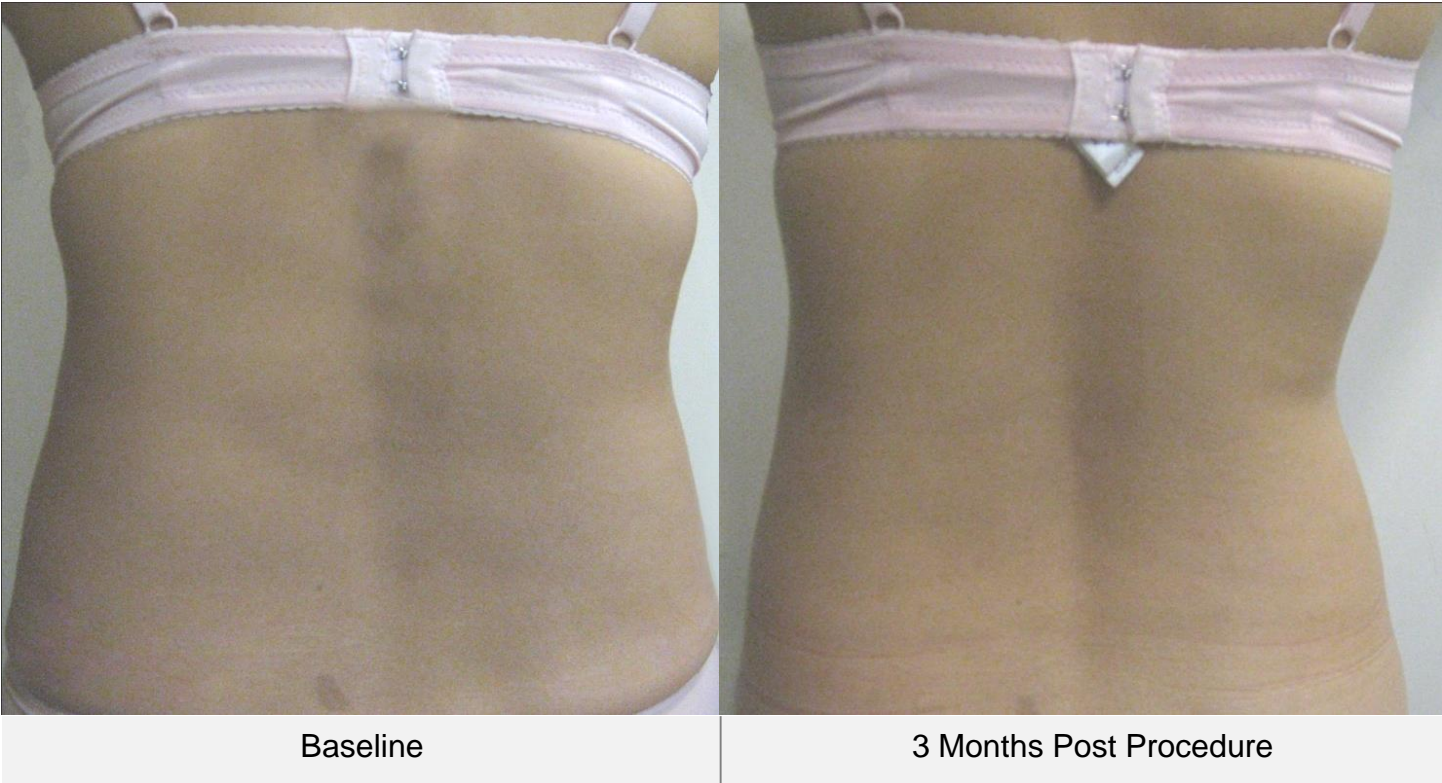

Post Procedure

Baseline

Post Procedure

Age: 41 Sex: Female Treatment: 1

Age: 45 Sex: Male Treatment: 1

Age: 41 Sex: Female Treatment: 1

Baseline

3 Months Post Procedure