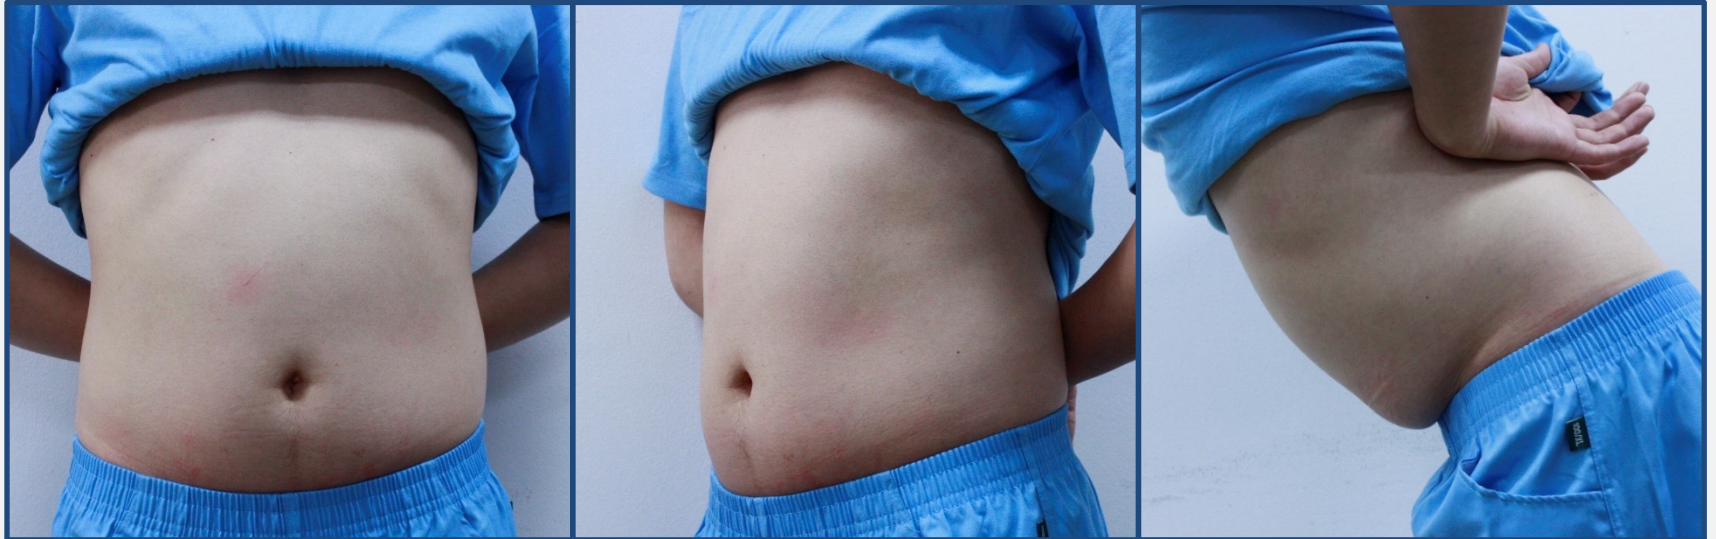

## Before & After

---

Male / 35age / 173cm-75kg / 9sessions / 89cm→86.3cm (-2.7cm)

Before

After

Male / 35age / 175cm-76kg / 8sessions / 88.3cm→83.2cm(-5.1cm)

Before

After

Male / 36age / 177cm-97kg / 9sessions / 113.7cm→107.8cm (-5.9cm)

Before

After

Male / 56age / 170cm-75kg / 6sessions / 98cm→94.3cm (-3.7cm)

Before

After

Male / 37age / 175cm-81kg / 5sessions / 93cm→90cm (-3cm)

Before

After

Female / 42age / 160cm-71kg / 8sessions / 88cm→76cm (-12cm)

Before

After

Female / 28age / 164cm-64kg / 6sessions / 73cm→68cm (-5cm)

Before

After

Female / 27age / 155cm-52kg / 4sessions / 29cm→27cm (-2cm)

Before

After

Female / 35age / 161cm-55kg / 8sessions / 50cm→47cm (-3cm)

Before

After

Female / 28age / 168cm-54kg / 8sessions / 47cm→44cm (-3cm)

Before