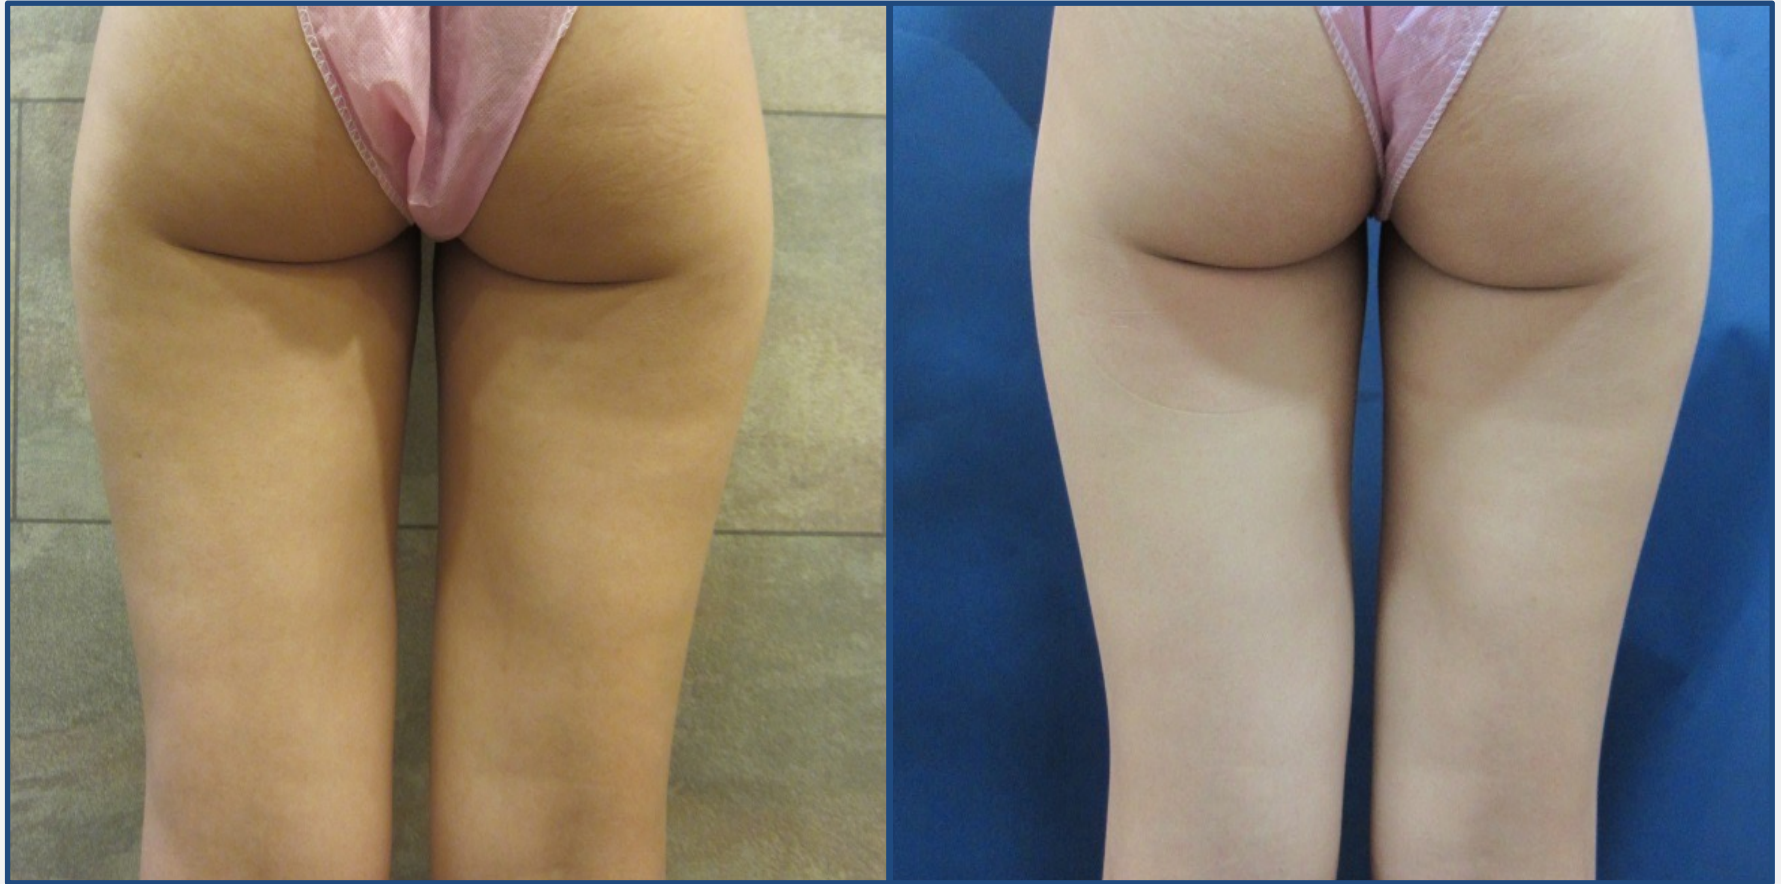

Female / 27age / 155cm-52kg / 4sessions / 29cm→27cm (-2cm)

Before

After

Female / 35age / 161cm-55kg / 8sessions / 50cm→47cm (-3cm)

Before

After

Female / 28age / 168cm-54kg / 8sessions / 47cm→44cm (-3cm)

Before

After

Female / 30age / 163cm-55kg / Body contouring after liposuction

Before

After

Male / 36age / Postoperation

Before

After