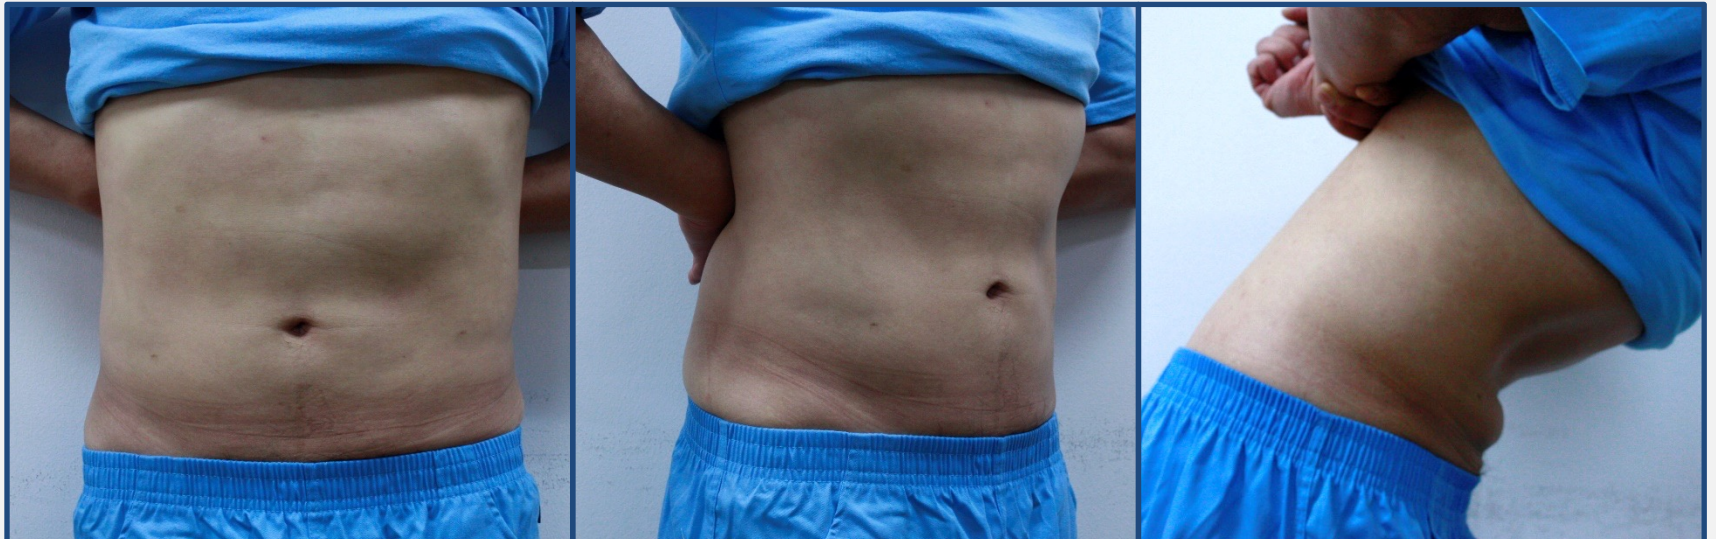

## Before & After

---

Male / 35age / 173cm-75kg / 9sessions / 89cm→86.3cm (-2.7cm)

Before

After

Male / 35age / 175cm-76kg / 8sessions / 88.3cm→83.2cm(-5.1cm)

Before

After

Male / 36age / 177cm-97kg / 9sessions / 113.7cm→107.8cm (-5.9cm)

Before

After

Male / 56age / 170cm-75kg / 6sessions / 98cm→94.3cm (-3.7cm)

Before

After

Male / 37age / 175cm-81kg / 5sessions / 93cm→90cm (-3cm)

Before

After

Female / 42age / 160cm-71kg / 8sessions / 88cm→76cm (-12cm)

Before

After

Female / 28age / 164cm-64kg / 6sessions / 73cm→68cm (-5cm)

Before

After

Female / 27age / 155cm-52kg / 4sessions / 29cm→27cm (-2cm)

Before

After

Female / 35age / 161cm-55kg / 8sessions / 50cm→47cm (-3cm)

Before

After

Female / 28age / 168cm-54kg / 8sessions / 47cm→44cm (-3cm)

Before