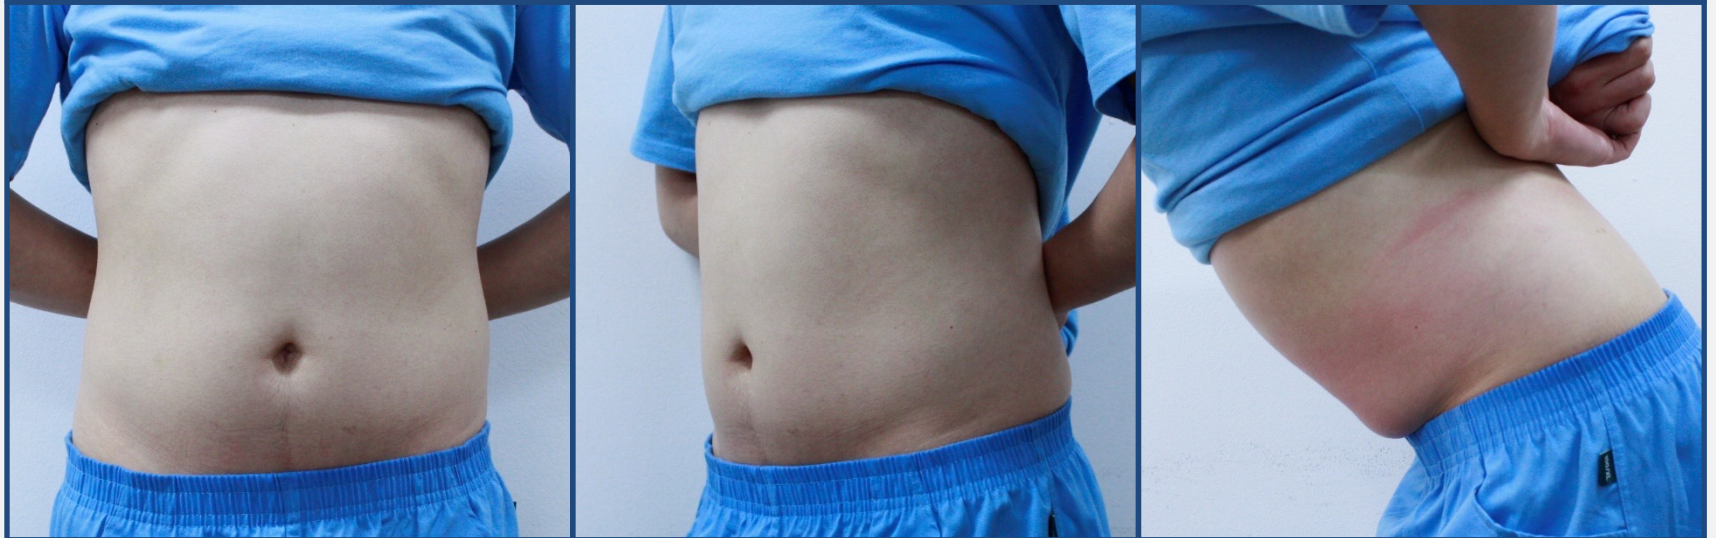

## Before & After

---

Male / 35age / 173cm-75kg / 9sessions / 89cm→86.3cm (-2.7cm)

Before

After

Male / 35age / 175cm-76kg / 8sessions / 88.3cm→83.2cm(-5.1cm)

Before

After

Male / 36age / 177cm-97kg / 9sessions / 113.7cm→107.8cm (-5.9cm)

Before

After

Male / 56age / 170cm-75kg / 6sessions / 98cm→94.3cm (-3.7cm)

Before

After

Male / 37age / 175cm-81kg / 5sessions / 93cm→90cm (-3cm)

Before

After

Female / 42age / 160cm-71kg / 8sessions / 88cm→76cm (-12cm)

Before

After

Female / 28age / 164cm-64kg / 6sessions / 73cm→68cm (-5cm)

Before

After

Female / 27age / 155cm-52kg / 4sessions / 29cm→27cm (-2cm)

Before

After

Female / 35age / 161cm-55kg / 8sessions / 50cm→47cm (-3cm)

Before

After

Female / 28age / 168cm-54kg / 8sessions / 47cm→44cm (-3cm)

Before